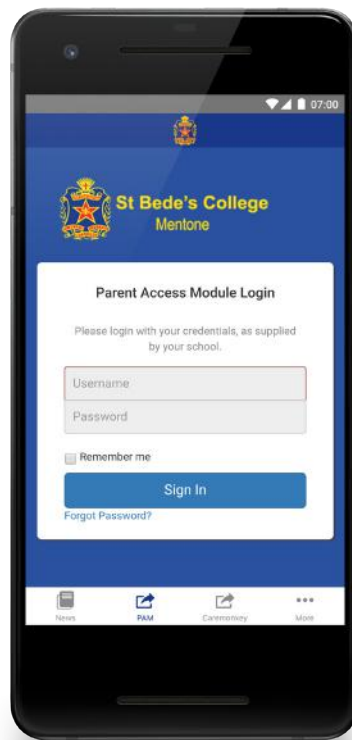

Alternatively, open either the Play Store or App Store and search for 'St Bede's College' and download the app.

We ask that you accept the permissions listed to enhance your app experience.

Main Screen

Upon opening the app, you will be greeted by the Main Screen. From here, you can quickly navigate to the most frequently used areas of the app.

News

The latest news articles from St Bede's.

PAM

View your son's reports or book Parent-Teacher Interviews on the go.

Caremonkey

Easily update your son's medical details and respond to consent forms.

More

Access more features of the app.

News

Stay up to date with the St Bede's College community by reading the latest news articles.

Parent Access Module

View your son's summative reports and book Parent-Teacher Interviews. This Requires your username and password.

Caremonkey

Easily update your son's medical details, your emergency contact information and respond to consent forms.

More

The More menu contains even more features related to the college.

Notifications

See notifications that the college has sent to your phone.