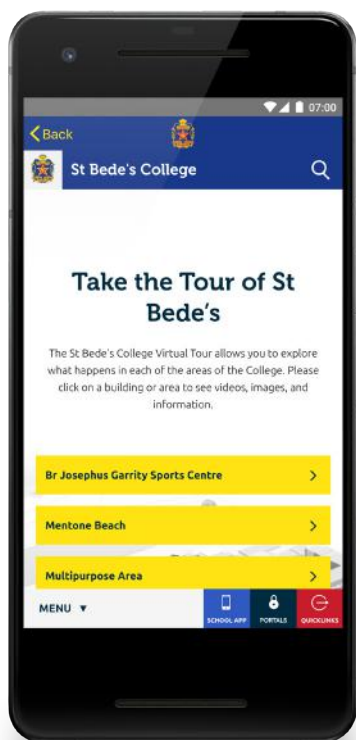

Settings

Customise your experience in the app.

Galleries

See the latest photos from college events.

Newsletters

Read the latest newsletter.

Notifications

View notifications that have been sent to your phone and see their details.

Settings

Choose the screen you want the app to start-up on, and your son's year level to receive the most relevant notifications.

Virtual Tour

Look inside the facilities at St Bede's College with the interactive virtual tour. View the college through photos and videos.