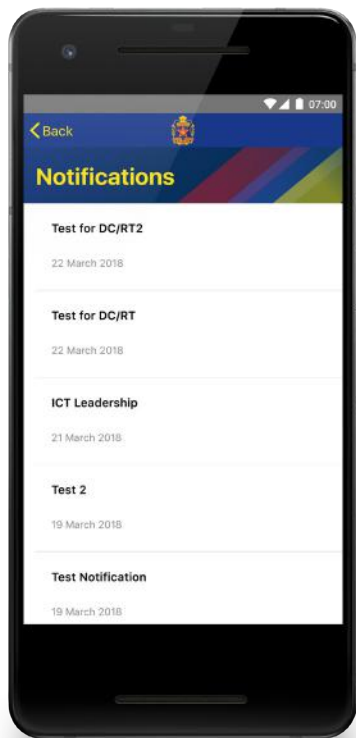

Caremonkey

Easily update your son's medical details, your emergency contact information and respond to consent forms.

More

The More menu contains even more features related to the college.

Notifications

See notifications that the college has sent to your phone.

Calendar

View upcoming events at the college.

Contact Us

Place a call or send an email to the college.

Virtual Tour

Look inside the facilities at St Bede's College.

School Website

Go to the college website.

Settings

Customise your experience in the app.

Galleries

See the latest photos from college events.

Newsletters

Read the latest newsletter.

Notifications

View notifications that have been sent to your phone and see their details.

Settings

Choose the screen you want the app to start-up on, and your son's year level to receive the most relevant notifications.

Virtual Tour

Look inside the facilities at St Bede's College with the interactive virtual tour. View the college through photos and videos.