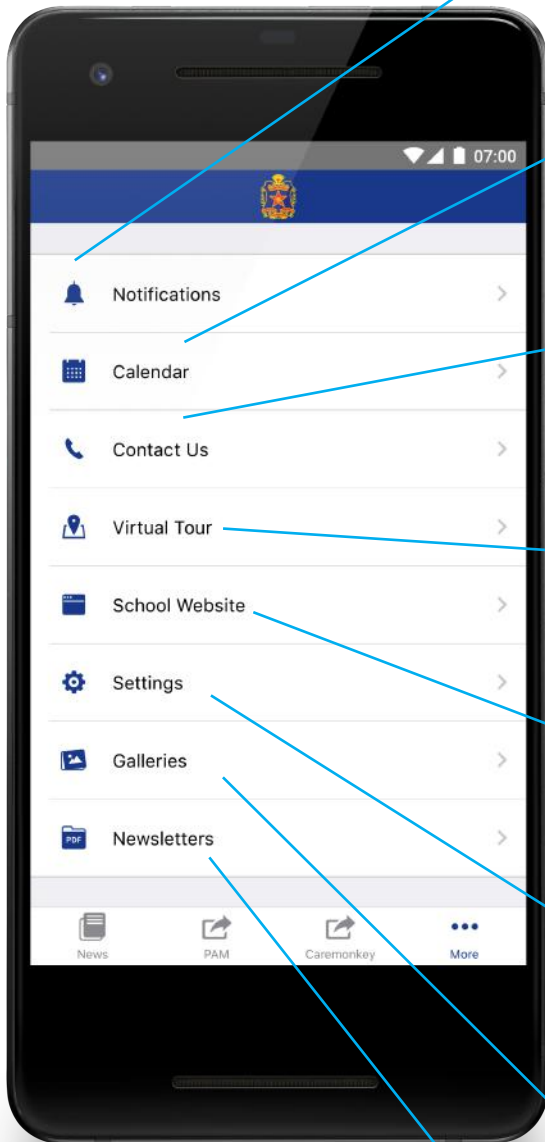

Alternatively, open either the Play Store or App Store and search for 'St Bede's College' and download the app.

We ask that you accept the permissions listed to enhance your app experience.

Main Screen

Upon opening the app, you will be greeted by the Main Screen. From here, you can quickly navigate to the most frequently used areas of the app.

News

Stay up to date with the St Bede's College community by reading the latest news articles.

Parent Access Module

View your son's summative reports and book Parent-Teacher Interviews. This Requires your username and password.

Caremonkey

Easily update your son's medical details, your emergency contact information and respond to consent forms.

More

The More menu contains even more features related to the college.

Notifications

See notifications that the college has sent to your phone.