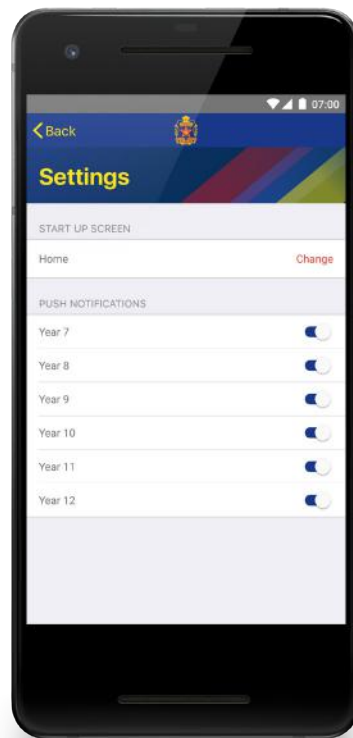

Caremonkey

Easily update your son's medical details, your emergency contact information and respond to consent forms.

More

The More menu contains even more features related to the college.

Notifications

See notifications that the college has sent to your phone.

Calendar

View upcoming events at the college.

Contact Us

Place a call or send an email to the college.

Virtual Tour

Look inside the facilities at St Bede's College.

School Website

Go to the college website.

Settings

Customise your experience in the app.

Galleries

See the latest photos from college events.

Newsletters

Read the latest newsletter.

Notifications

View notifications that have been sent to your phone and see their details.

Settings

Choose the screen you want the app to start-up on, and your son's year level to receive the most relevant notifications.

Virtual Tour

Look inside the facilities at St Bede's College with the interactive virtual tour. View the college through photos and videos.